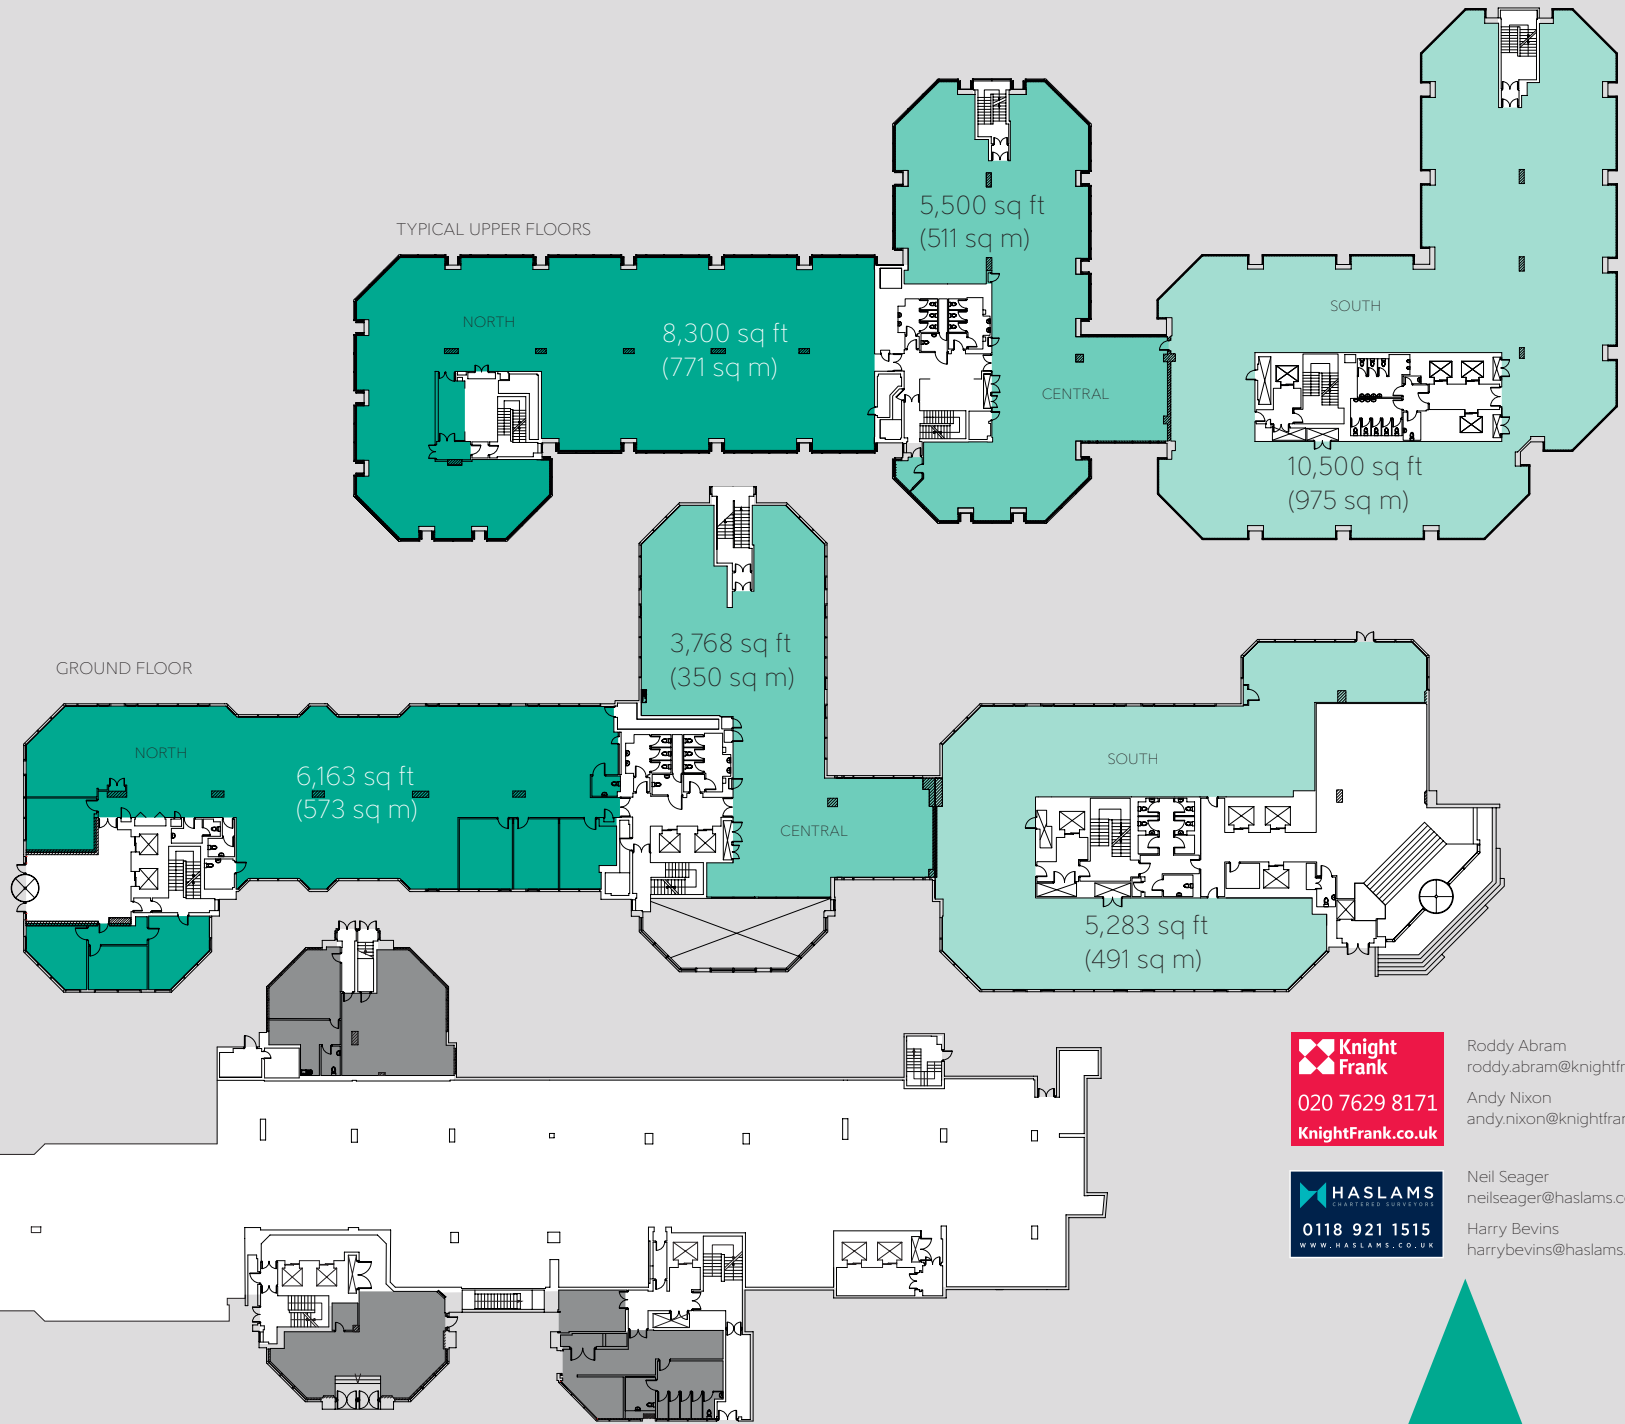

ABBEY GARDENS

Availability

IPMS3

SOUTH BLOCK

Floors (IMPS 3)	sq ft	sq m
7th	6,354	590
6th	10,593	984
Part 5th	2,497	232
1st	10,492	975
Part ground	2,495	232
Total	32,431	3,013

CENTRAL BLOCK

Floors (IMPS 3)	sq ft	sq m
1st	5,495	510
Ground	3,500	325
Total	8,995	835

NORTH BLOCK

Floors (IMPS 3)	sq ft	sq m
		LET

Knight Frank
020 7629 8171
KnightFrank.co.uk

Roddy Abram
roddy.abram@knightfrank.com
Andy Nixon
andy.nixon@knightfrank.com

HASLAM'S
0118 921 1515
WWW.HASLAM'S.CO.UK

Neil Seager
neilseager@haslams.co.uk
Harry Bevins
harrybevins@haslams.co.uk